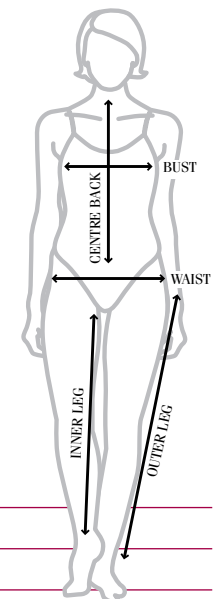

Colour range

Black, Melange, Grey, Charcoal, Midnight, Navy, Bottle, Brown, Khaki, & Bone.

Size chart

Waist	67	72	74	77	79	82	84	87	92	97	102	107	112	117
Out leg	95	98	98	103	103	106	106	110	110	112	112	113	114	114

Belt loops and zip fly front.

Colour range

Black, Melange, Grey, Charcoal, Midnight, Navy, Bottle, Brown, Khaki, & Bone.

Size chart

Waist	67	72	77	82	87	92	97	102	107	112	117
Inleg	73.5	76	78.5	81	83.5	83.5	86	86	86	86	86

Size charts for guidance only

Uniform 700 – Hipster style ladies pants

Fly front with hook and eye for smooth flat front.

Features a single fob pocket at the front, and boot leg cut.

Colour range

Black, Melange, Grey, Charcoal, Midnight, Navy, Bottle, Brown, Khaki, & Bone.

Size chart

Ladies	6	8	10	12	14	16	18	20
Waist	71.6	76	81.2	86	91	96	100	104.8
Inleg	98.5	99	102	102.5	103	105	106	106

Size charts for guidance only