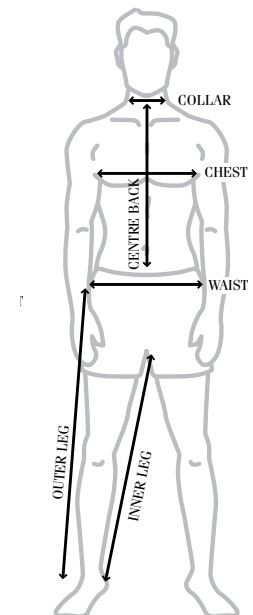

A low rise and less front pleats creates a flatter front and more modern styling.

Colour range

Black, Melange, Grey, Charcoal, Midnight, Navy, Bottle, Brown, Khaki, & Bone.

Size chart

Waist	67	72	74	77	79	82	84	87	92	97	102	107	112	117
Out leg	95	98	98	103	103	106	106	110	110	112	112	113	114	114

Size charts for guidance only

Uniform 500 - Men's and Boy's school trouser

Classic high quality Men's and Boy's school trouser.

Pictured here in a Poly/Viscose, also available in Poly/Wool.

Features two front pleats per leg, side pockets, and rear pocket. Broken band and pongee pocketing system means no raw edges through out the garment.

Colour range

Black, Melange, Grey, Charcoal, Midnight, Navy, Bottle, Brown, Khaki, & Bone.

Size chart

Waist	67	72	74	77	79	82	84	87	92	97	102	107	112	117
Out leg	95	98	98	103	103	106	106	110	110	112	112	113	114	114

Belt loops and zip fly front.

Colour range

Black, Melange, Grey, Charcoal, Midnight, Navy, Bottle, Brown, Khaki, & Bone.

Size chart

Waist	67	72	77	82	87	92	97	102	107	112	117
Inleg	73.5	76	78.5	81	83.5	83.5	86	86	86	86	86