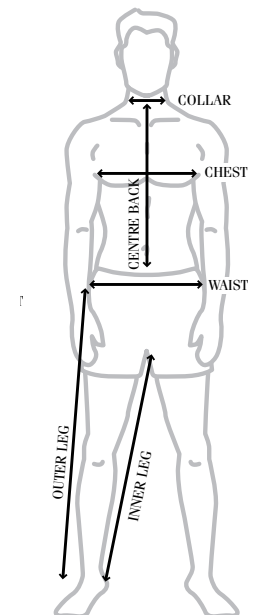

trousers

MR CHARLES

To enquire as to these garments, customisation and minimum quantities, please contact your nearest Mr Charles representative

Uniform 510 - Men's and Boy's school trouser

New Flexi-waist trouser for added comfort and fitting and eliminates the need for 1/2 sizes.

A low rise and less front pleats creates a flatter front and more modern styling.

Colour range

Black, Melange, Grey, Charcoal, Midnight, Navy, Bottle, Brown, Khaki, & Bone.

Size chart

Waist	67	72	74	77	79	82	84	87	92	97	102	107	112	117
Out leg	95	98	98	103	103	106	106	110	110	112	112	113	114	114

Size charts for guidance only

Uniform 500 - Men's and Boy's school trouser

Classic high quality Men's and Boy's school trouser.

Pictured here in a Poly/Viscose, also available in Poly/Wool.

Features two front pleats per leg, side pockets, and rear pocket. Broken band and pongee pocketing system means no raw edges through out the garment.

Colour range

Black, Melange, Grey, Charcoal, Midnight, Navy, Bottle, Brown, Khaki, & Bone.

Size chart

Waist	67	72	74	77	79	82	84	87	92	97	102	107	112	117
Out leg	95	98	98	103	103	106	106	110	110	112	112	113	114	114