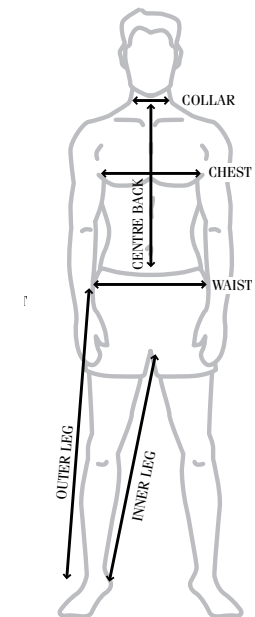

Colour range

Black, Melange, Grey, Charcoal, Midnight, Navy, Bottle, Brown, Khaki, & Bone.

Size chart

Waist	67	72	74	77	79	82	84	87	92	97	102	107	112	117
Out leg	95	98	98	103	103	106	106	110	110	112	112	113	114	114

Size charts for guidance only

Uniform 550 - Men's and Boy's school trouser

High quality casual Men's Poly/Viscose school trouser.

Features a wider, baggy style leg for ease of movement and comfort, two pockets front and back.

Belt loops and zip fly front.

Colour range

Black, Melange, Grey, Charcoal, Midnight, Navy, Bottle, Brown, Khaki, & Bone.

Size chart

Waist	67	72	77	82	87	92	97	102	107	112	117
Inleg	73.5	76	78.5	81	83.5	83.5	86	86	86	86	86

Size chart

Ladies	6	8	10	12	14	16	18	20
Waist	71.6	76	81.2	86	91	96	100	104.8
Inleg	98.5	99	102	102.5	103	105	106	106

Size charts for guidance only